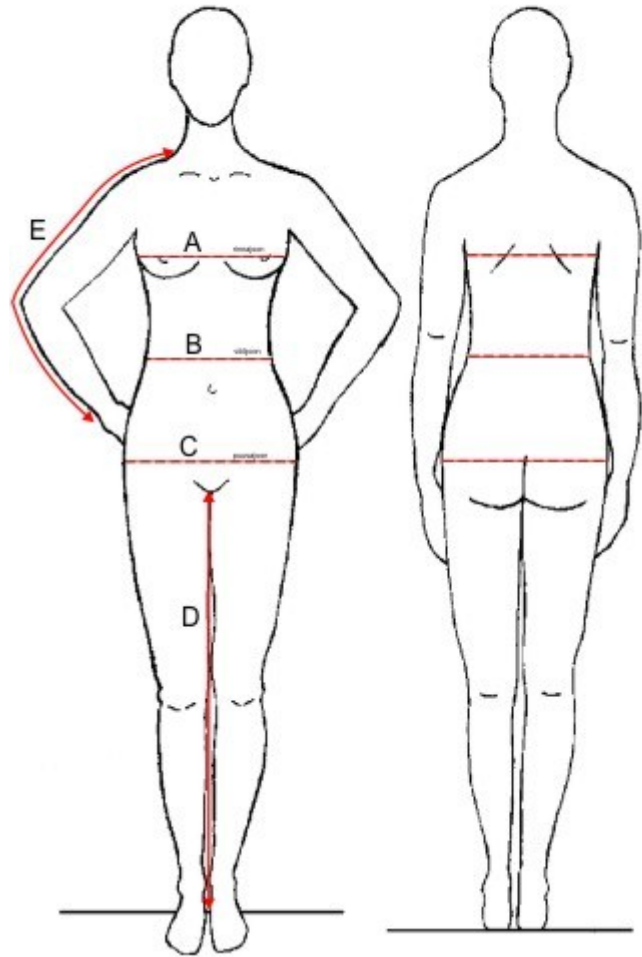

How to measure

- A - chest circum
- B - waist circum
- C - hip circum
- D - innerleg
- E - sleeve length from neck to wrist

	XS	S	S/M	M	M/L	L	XL	XL/XXL	XXL	3XL
Men	44	46	48	50	52	54	56	58	60	62
Chest	88	92	96	100	104	108	112	116	120	124
Hip	92	96	100	104	108	112	116	120	124	128
Height	172	175	178	181	184	186	188	190	190	190

	XS	XS	XS	XS/S	S	S/M	M	M/L	L	unisex women
Women	32	34	36	38	40	42	44	46	48	
Chest	76	80	84	88	92	96	100	104	108	
Hip	87	90	93	96	99	102	106	110	115	
Height	164	166	168	168	170	172	172	174	174	

	104	110	116	122	128	134	140	146	152	158	164
Children											
Chest	58	60	62	64	66	69	72	75	78	81	84
Hip	62	64	66	68	70	73	76	79	82	85	88
Height	104	110	116	122	128	134	140	146	152	158	164