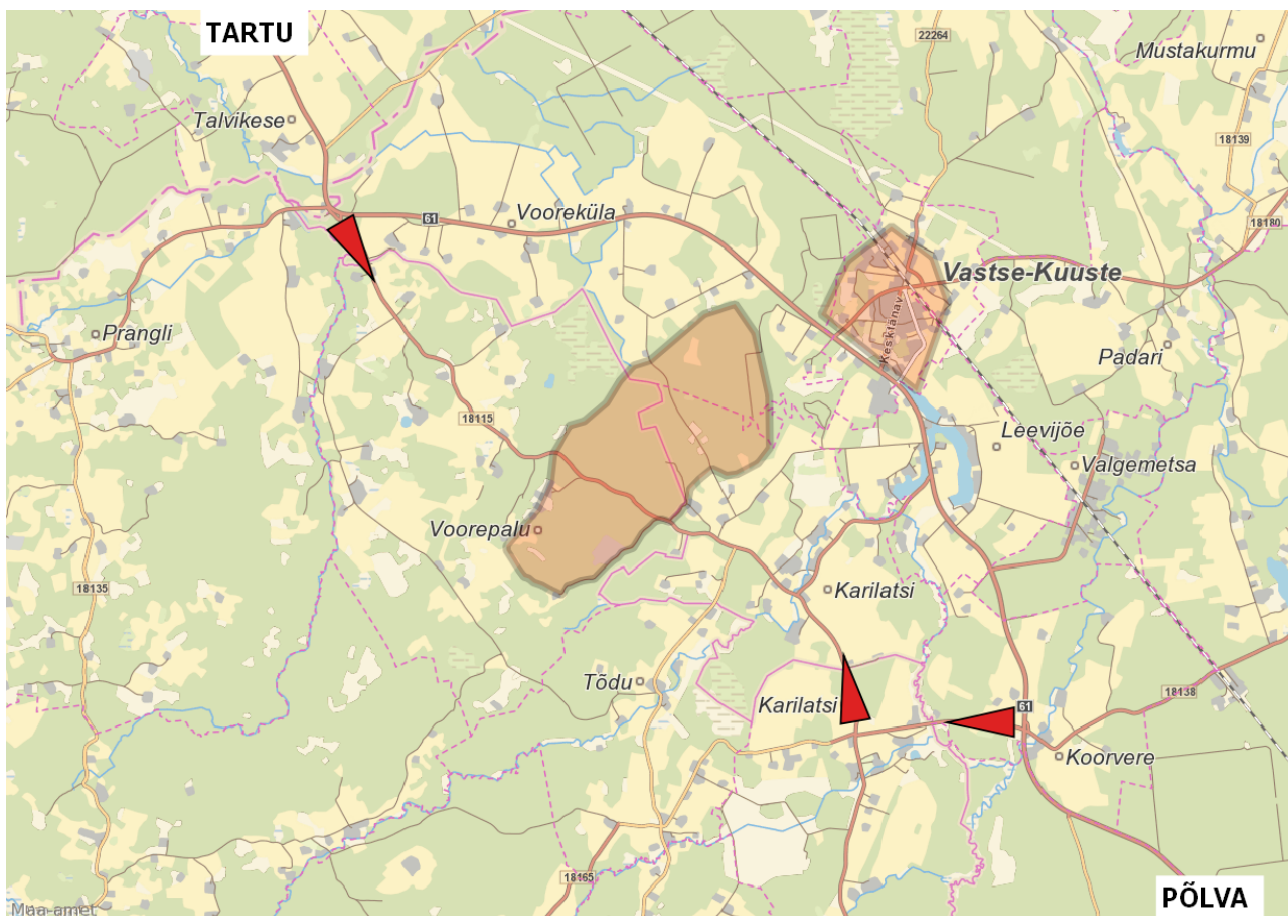

TIME, VENUE and PROGRAM

Road signs will be on Põlva-Tartu road (nr 61).

Saturday, August 1	Küka	Middle distance	11.00 (first start)
Saturday, August 1	Vastse-Kuuste	Sprint	18.00 (first start)
Sunday, August 2	Küka	Long distance	11.00 (first start)